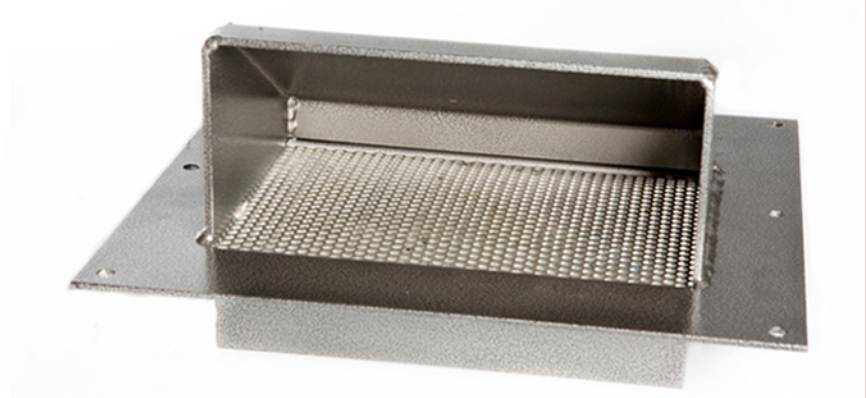

### Specs:

- 13 gage steel construction
- 14" x 14" x 9"
- 6" x 9" screen opening
- 8.5 lbs / 4kg
- Powder coated grey

### Features:

- Tapered in flange to prevent seepage from top
- Easy to install in under 30 minutes
- Bug screen included
- Super strong to avoid damage from impacts

### Vent Description:

This vent with screen is easy to install within 30 minutes. Vent comes powder coated and requires no welding or painting. This unit comes complete with screen to prevent any rodents or insects from entering containers, plus providing great ventilation.