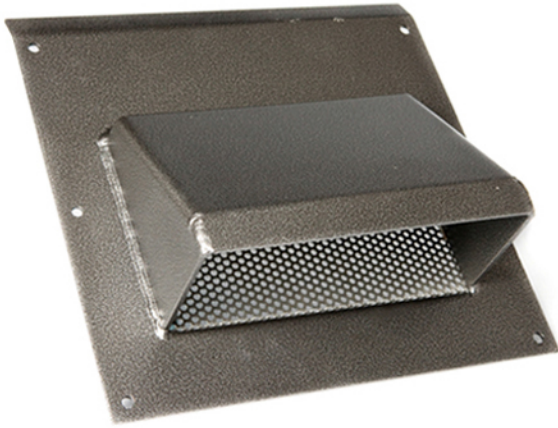

### Specs:

- 13 gage steel construction
- 14" x 14" x 9"
- 6" x 9" screen opening
- 8.5 lbs / 4kg
- Powder coated grey

### Features:

- Tapered in flange to prevent seepage from top
- Easy to install in under 30 minutes
- Bug screen included
- Super strong to avoid damage from impacts

### Vent Description:

This vent with screen is easy to install within 30 minutes. Vent comes powder coated and requires no welding or painting. This unit comes complete with screen to prevent any rodents or insects from entering containers, plus providing great ventilation.